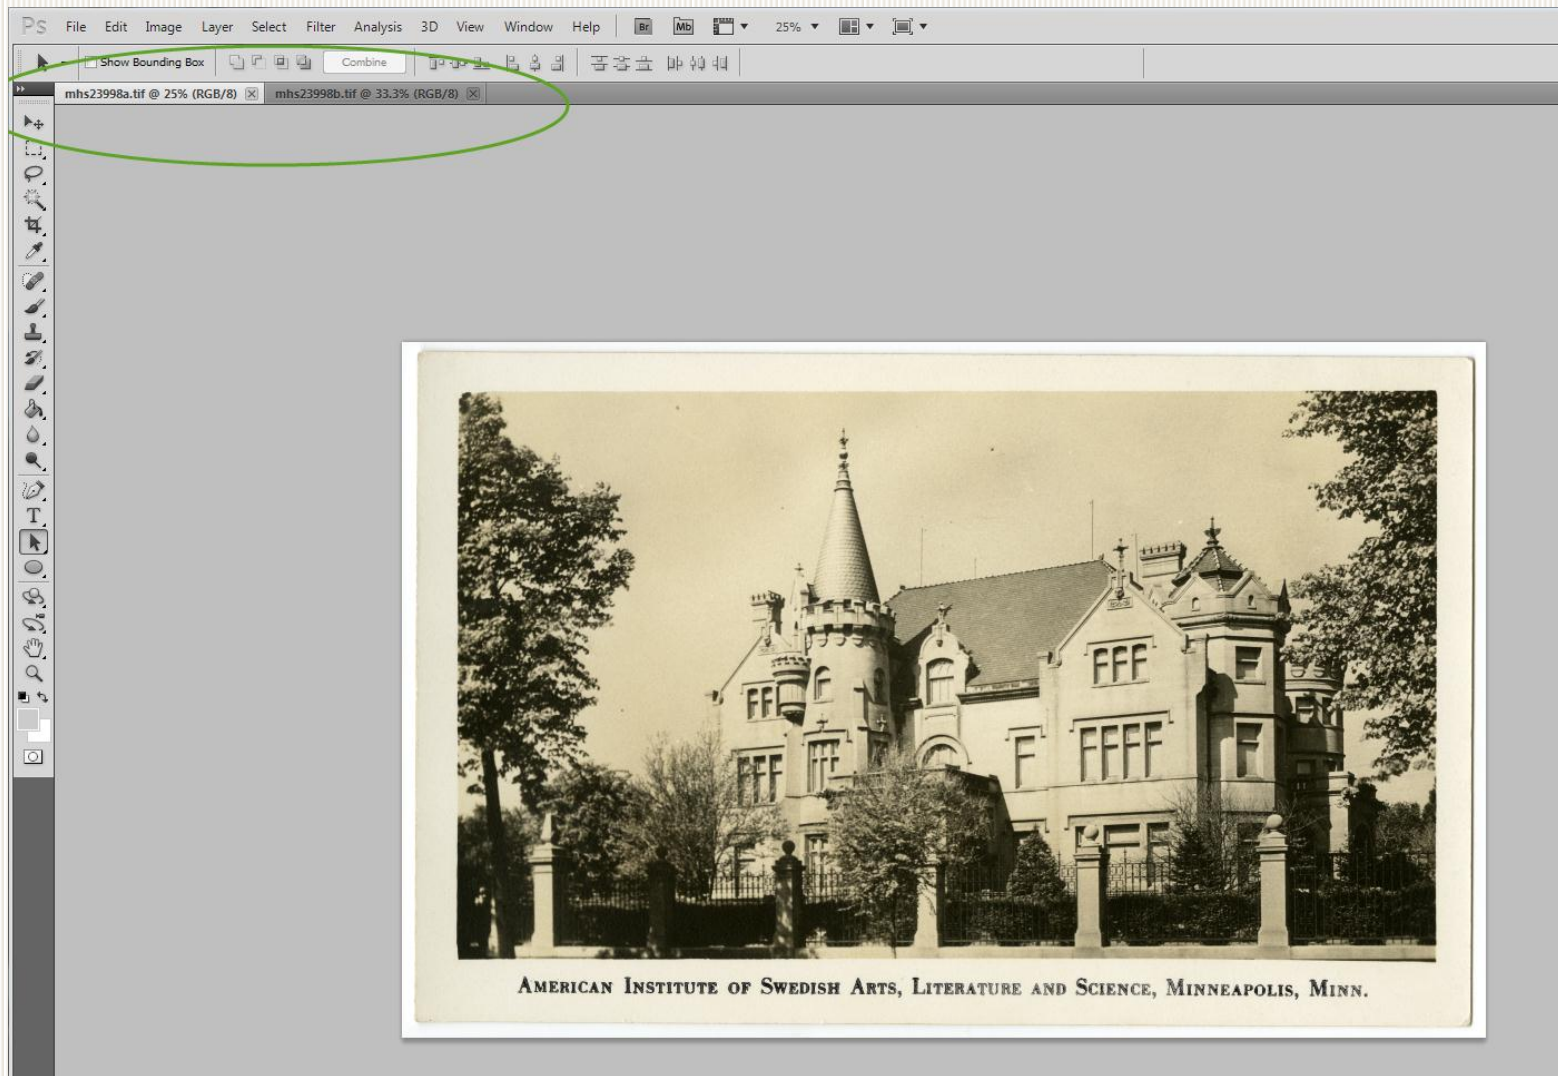

Open Front and Back of Postcard