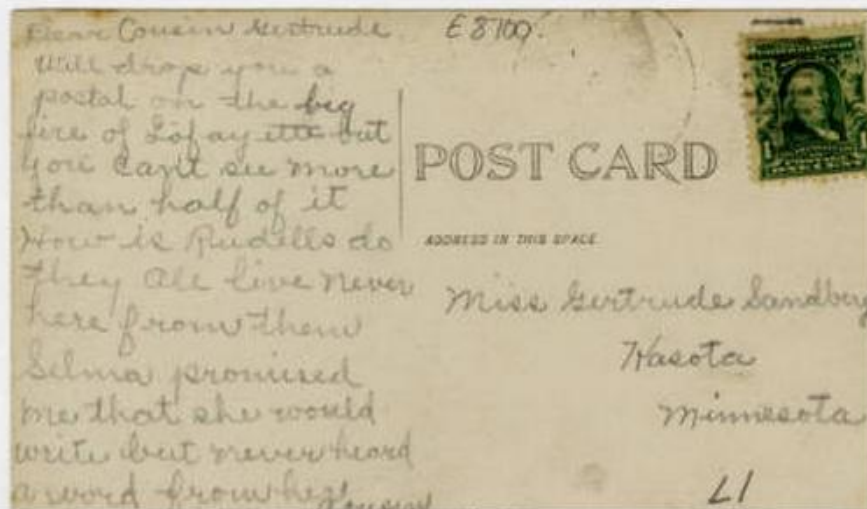

Reference URL

Share

Add tags

Comment

Save to favorites

After the Fire of October 2, 1908, Lafayette, Minnesota

View Description

Download