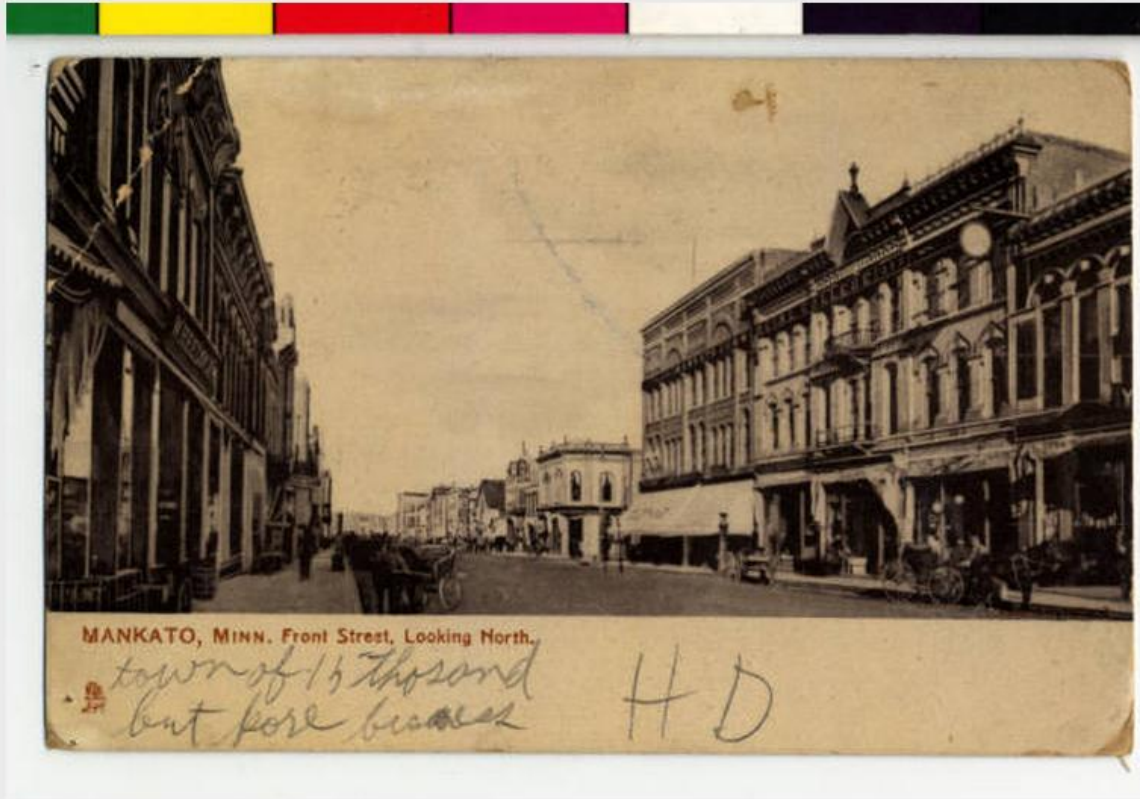

300 Block of Front Street looking north, Mankato, Minnesota

[View Description](#)

[Download](#)

[Print](#)