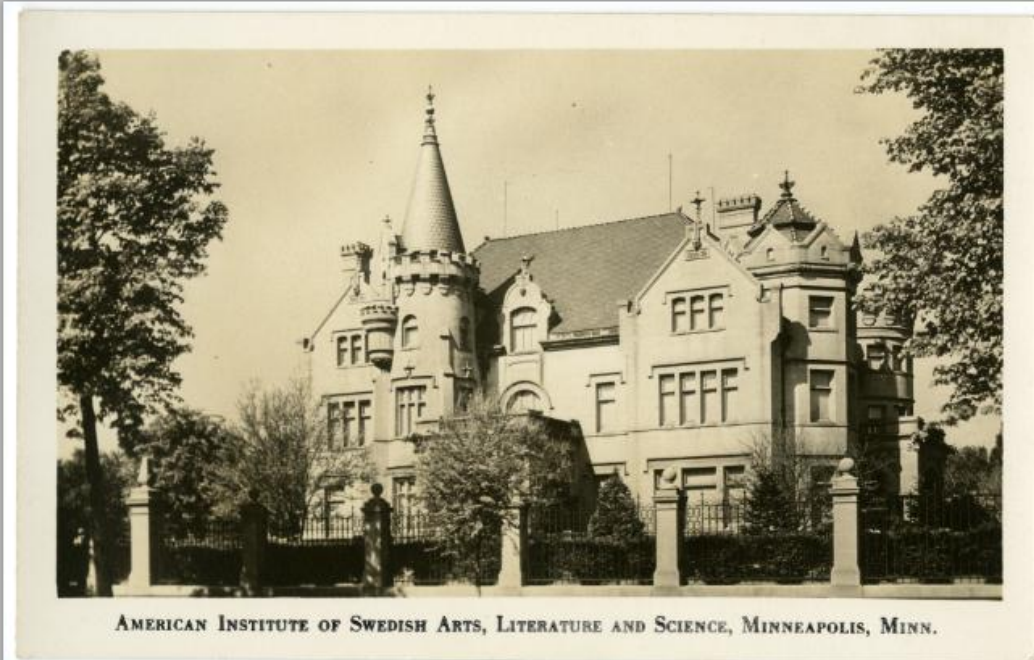

Expanding the Canvas Size creates a space for the back of the postcard.